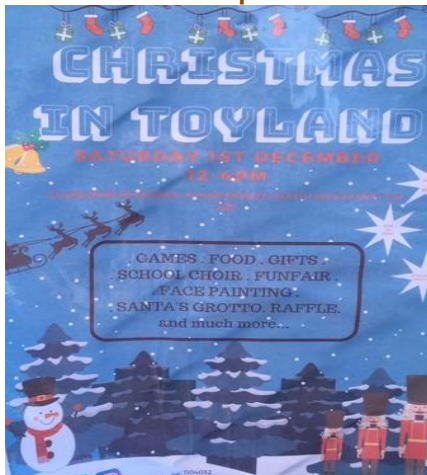

# NEWSLETTER

[www.churchfieldsinfant.com](http://www.churchfieldsinfant.com)

Autumn Term – Issue 11

23<sup>rd</sup> November 2018

**PTA CHRISTMAS FAYRE  
SATURDAY 1<sup>ST</sup> DECEMBER  
12 – 4 pm**

Please come and support our school by attending the Christmas Fayre which will be located in the Junior School hall – there will be lots of fun and games to be had, plus visits to see Father Christmas if you have booked! Raffle tickets have also been sent out now – the more tickets sold the more our school will benefit. The wonderful Year 2 choir will also be singing some of our Christmas songs at 1 pm in the Junior School – please come along to hear them!

## CHOCOLATE DECORATIONS

Please remember to bring in some chocolate tree decorations for our stall at the Christmas Fayre.

**WEDNESDAY 12<sup>TH</sup> DECEMBER  
JOLLY JUMPER DAY**

The national Christmas Jumper Day is on Friday 14<sup>th</sup> December, but we are having our day 2 days earlier on Wednesday 12<sup>th</sup> December. All donations will go towards our chosen charity of this year which is The Royal British Legion. Please note that if you do not have a Christmas jumper don't worry – it is not compulsory and you can wear any jumper you wish on this day.